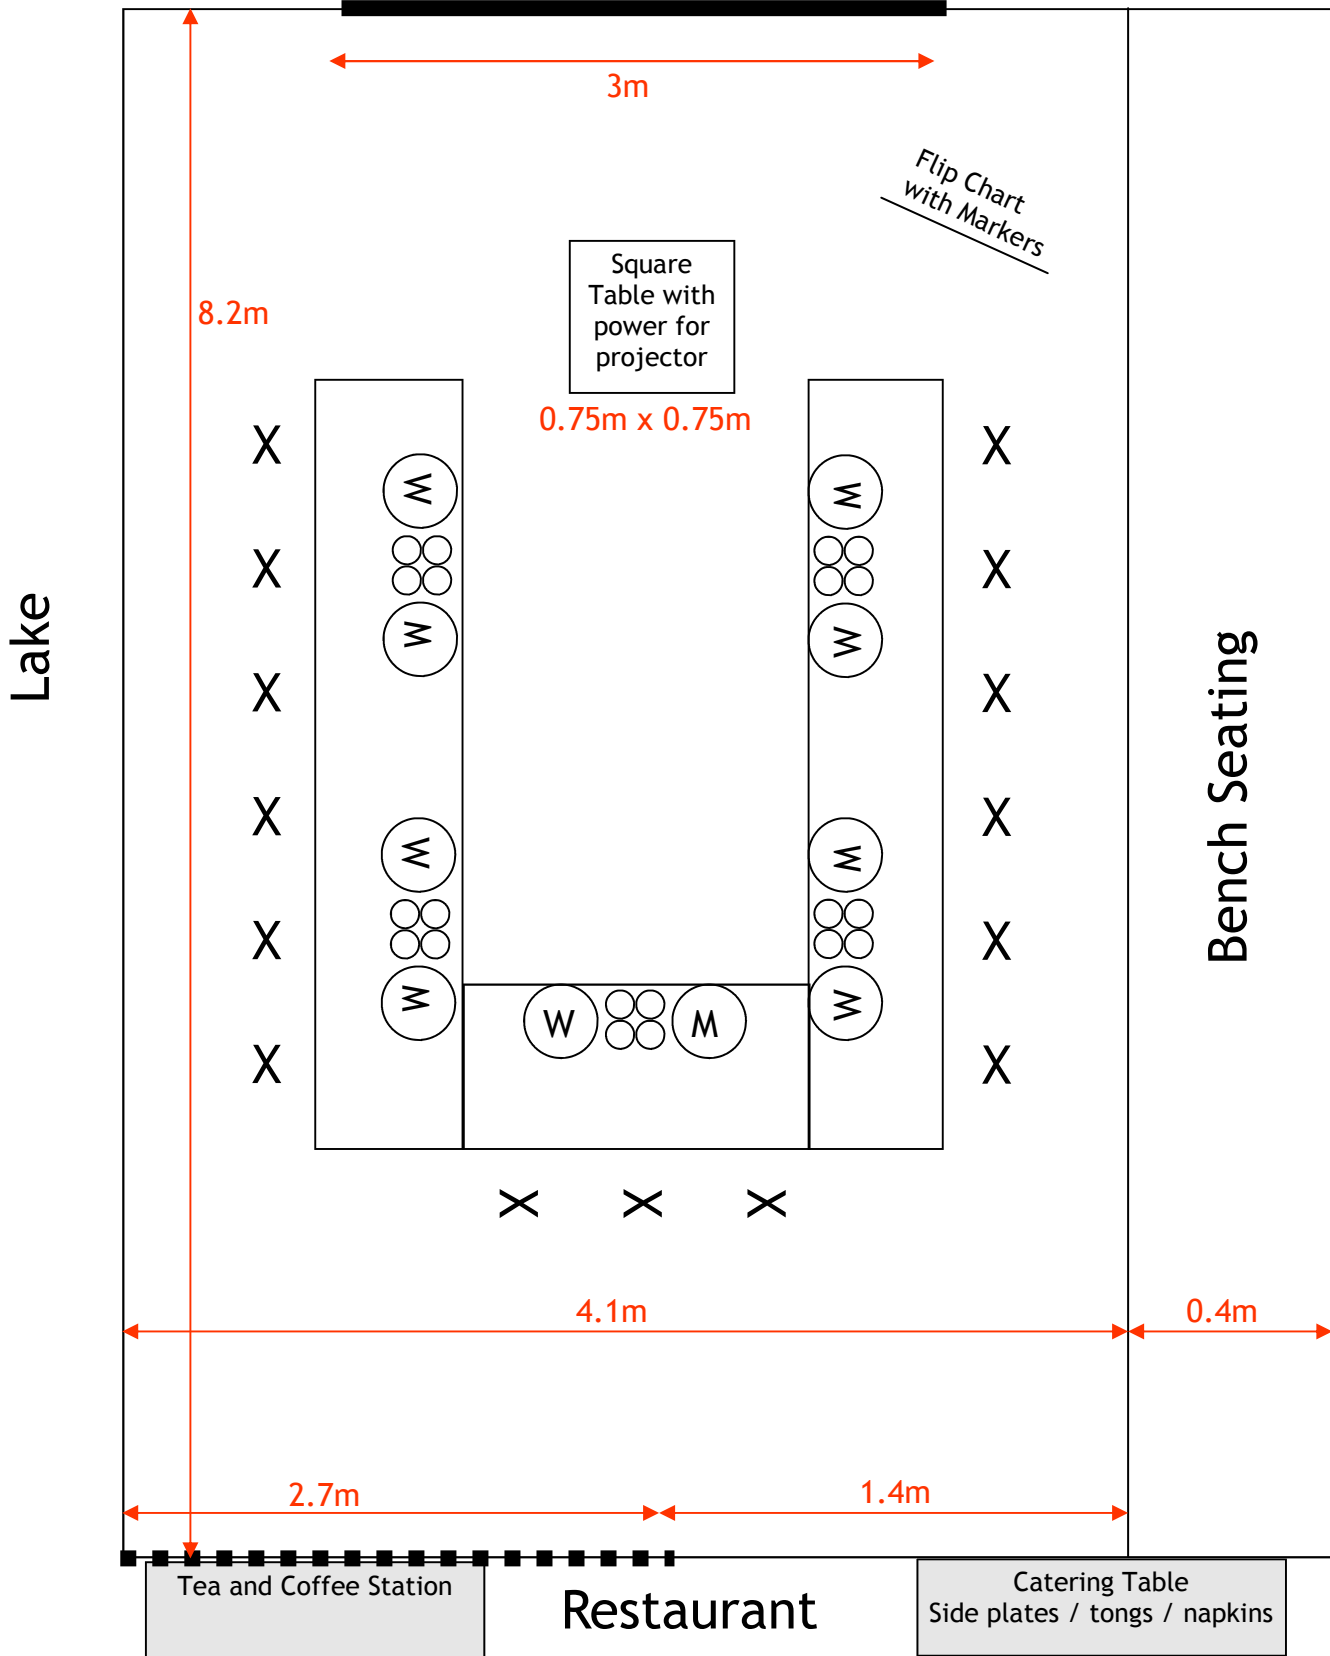

Not to scale

W = water / O = polished glasses / M = Mints

X = restaurant chair – don't use bench seating

■■■■■ = Large sliding door

———— = projection area